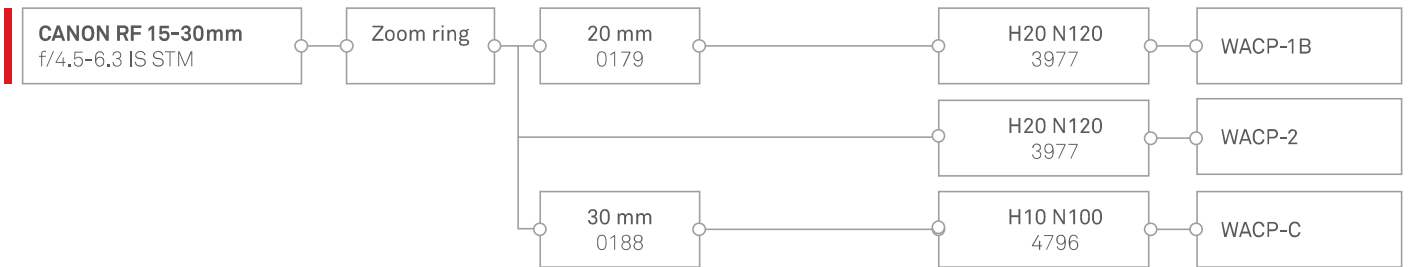

# Port systems for Nauticam lens for mirrorless **Canon**

## BAIONETTA B120