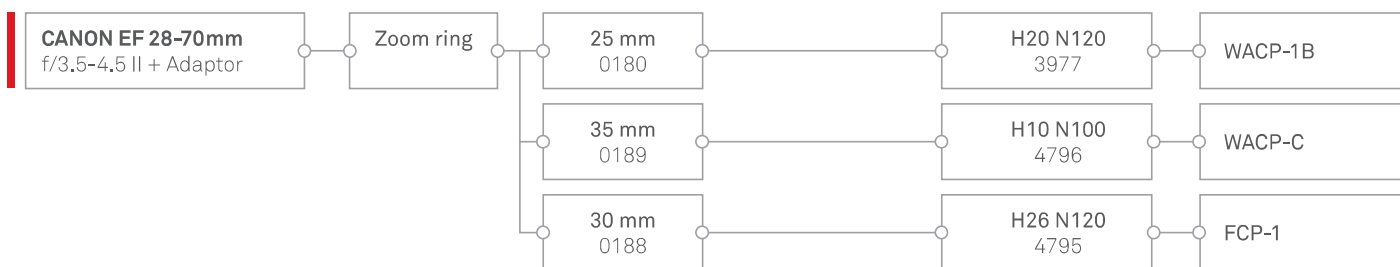

Port systems for Nauticam lens for mirrorless **Canon**

BAIONETTA B120

ISOTECNIC Srl

Via Milano, 177/B | Castelnuovo del Garda | 37014 | Verona | Italia | Partita IVA 04476140233 | Tel. +39 045.6450480

info@isotecnic.it | www.isotecnic.it

Follow us on