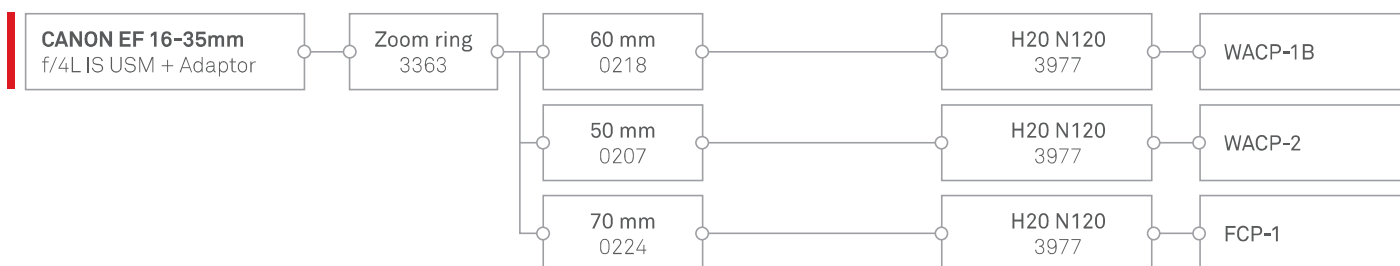

Port systems for Nauticam lens for mirrorless **Canon**

BAIONETTA B120

ISOTECNIC Srl

Via Milano, 177/B | Castelnuovo del Garda | 37014 | Verona | Italia | Partita IVA 04476140233 | Tel. +39 045.6450480

info@isotecnic.it | www.isotecnic.it

Follow us on