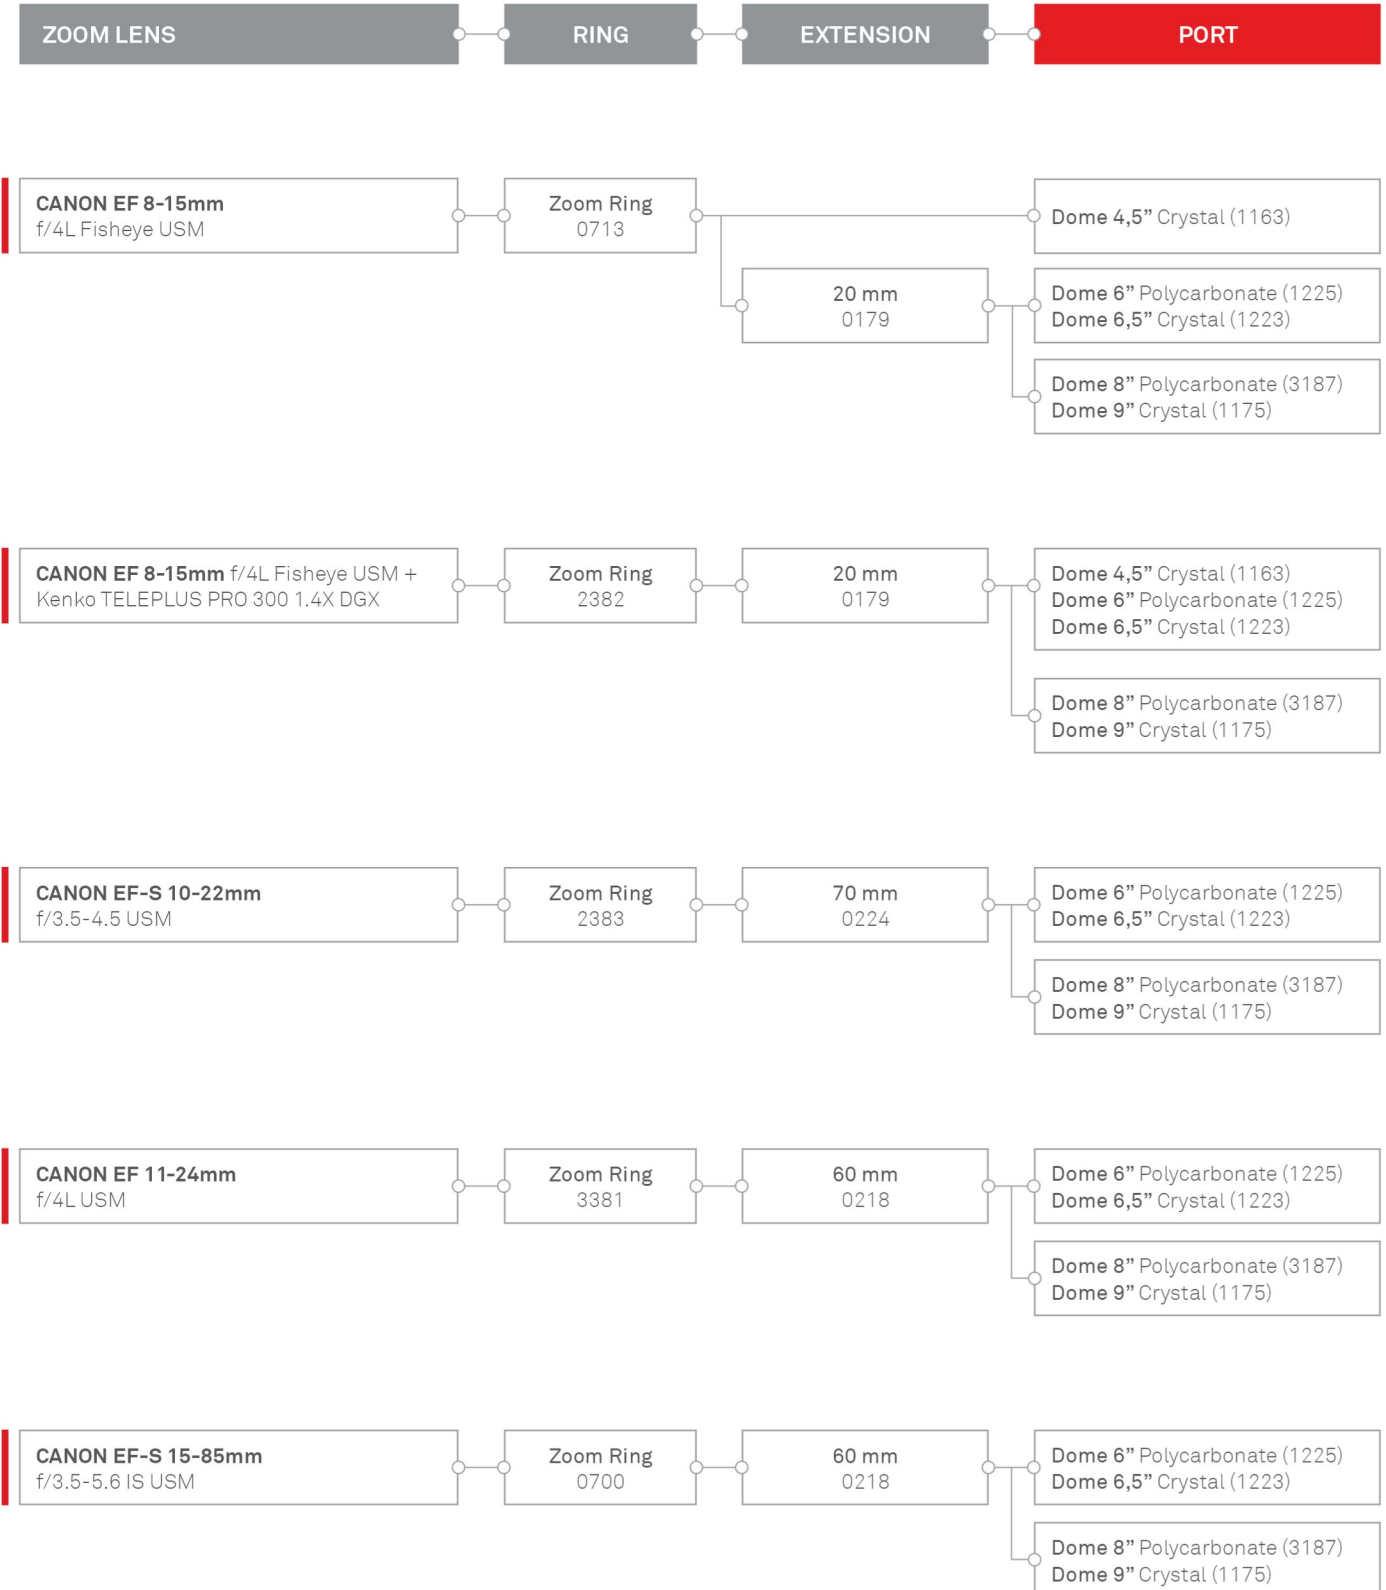

Port systems for **Canon** for DSLR

BAYONET -B120

ISOTECNIC Srl

Via Milano, 177/B | Castelnuovo del Garda | 37014 | Verona | Italia | Partita IVA 04476140233 | Tel. +39 045.6450480

info@isotecnic.it | www.isotecnic.it

Follow us on [f](#) [ig](#) [yt](#)