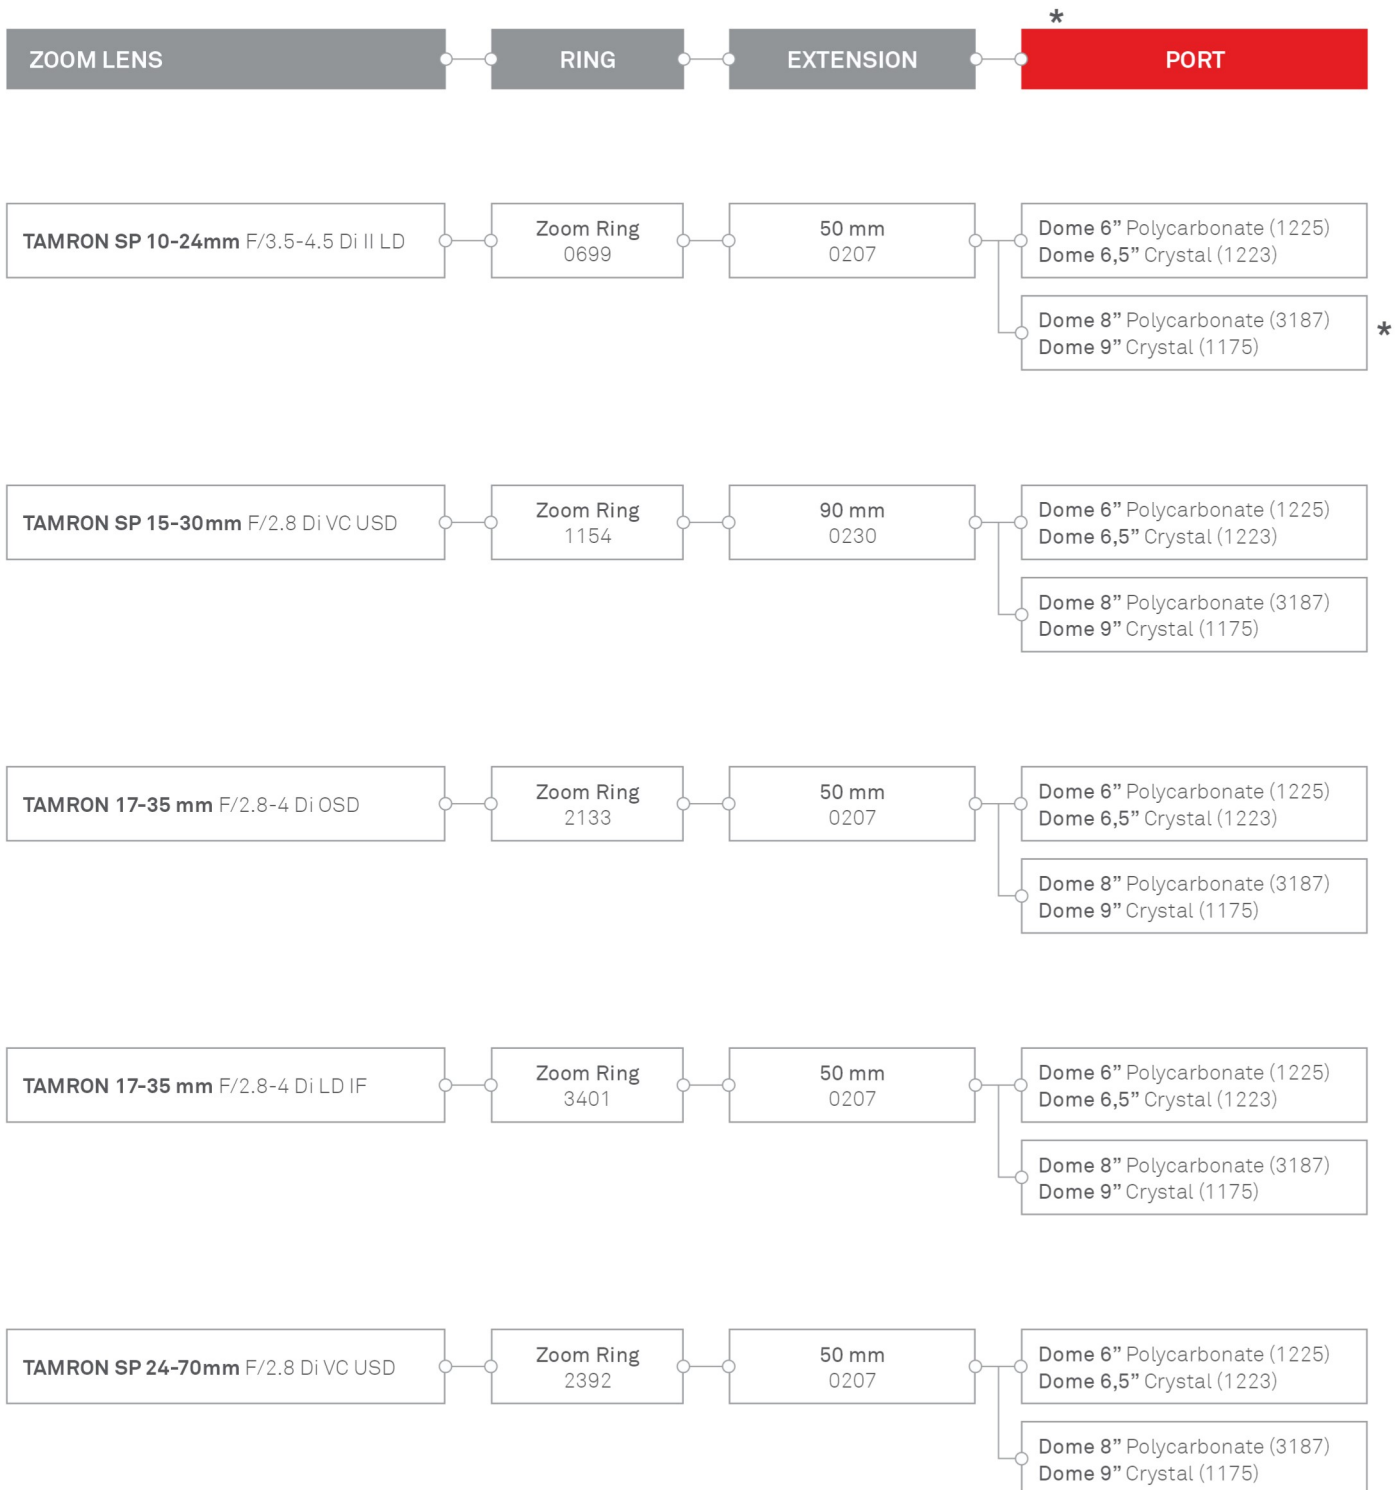

Port systems for **TAMRON** lenses for DSLR **Nikon**

BAIONETTA -B120

* Optimal configuration.

ISOTECNIC Srl

Via Milano, 177/B | Castelnuovo del Garda | 37014 | Verona | Italia | Partita IVA 04476140233 | Tel. +39 045.6450480

info@isotecnic.it | www.isotecnic.it

Follow us on