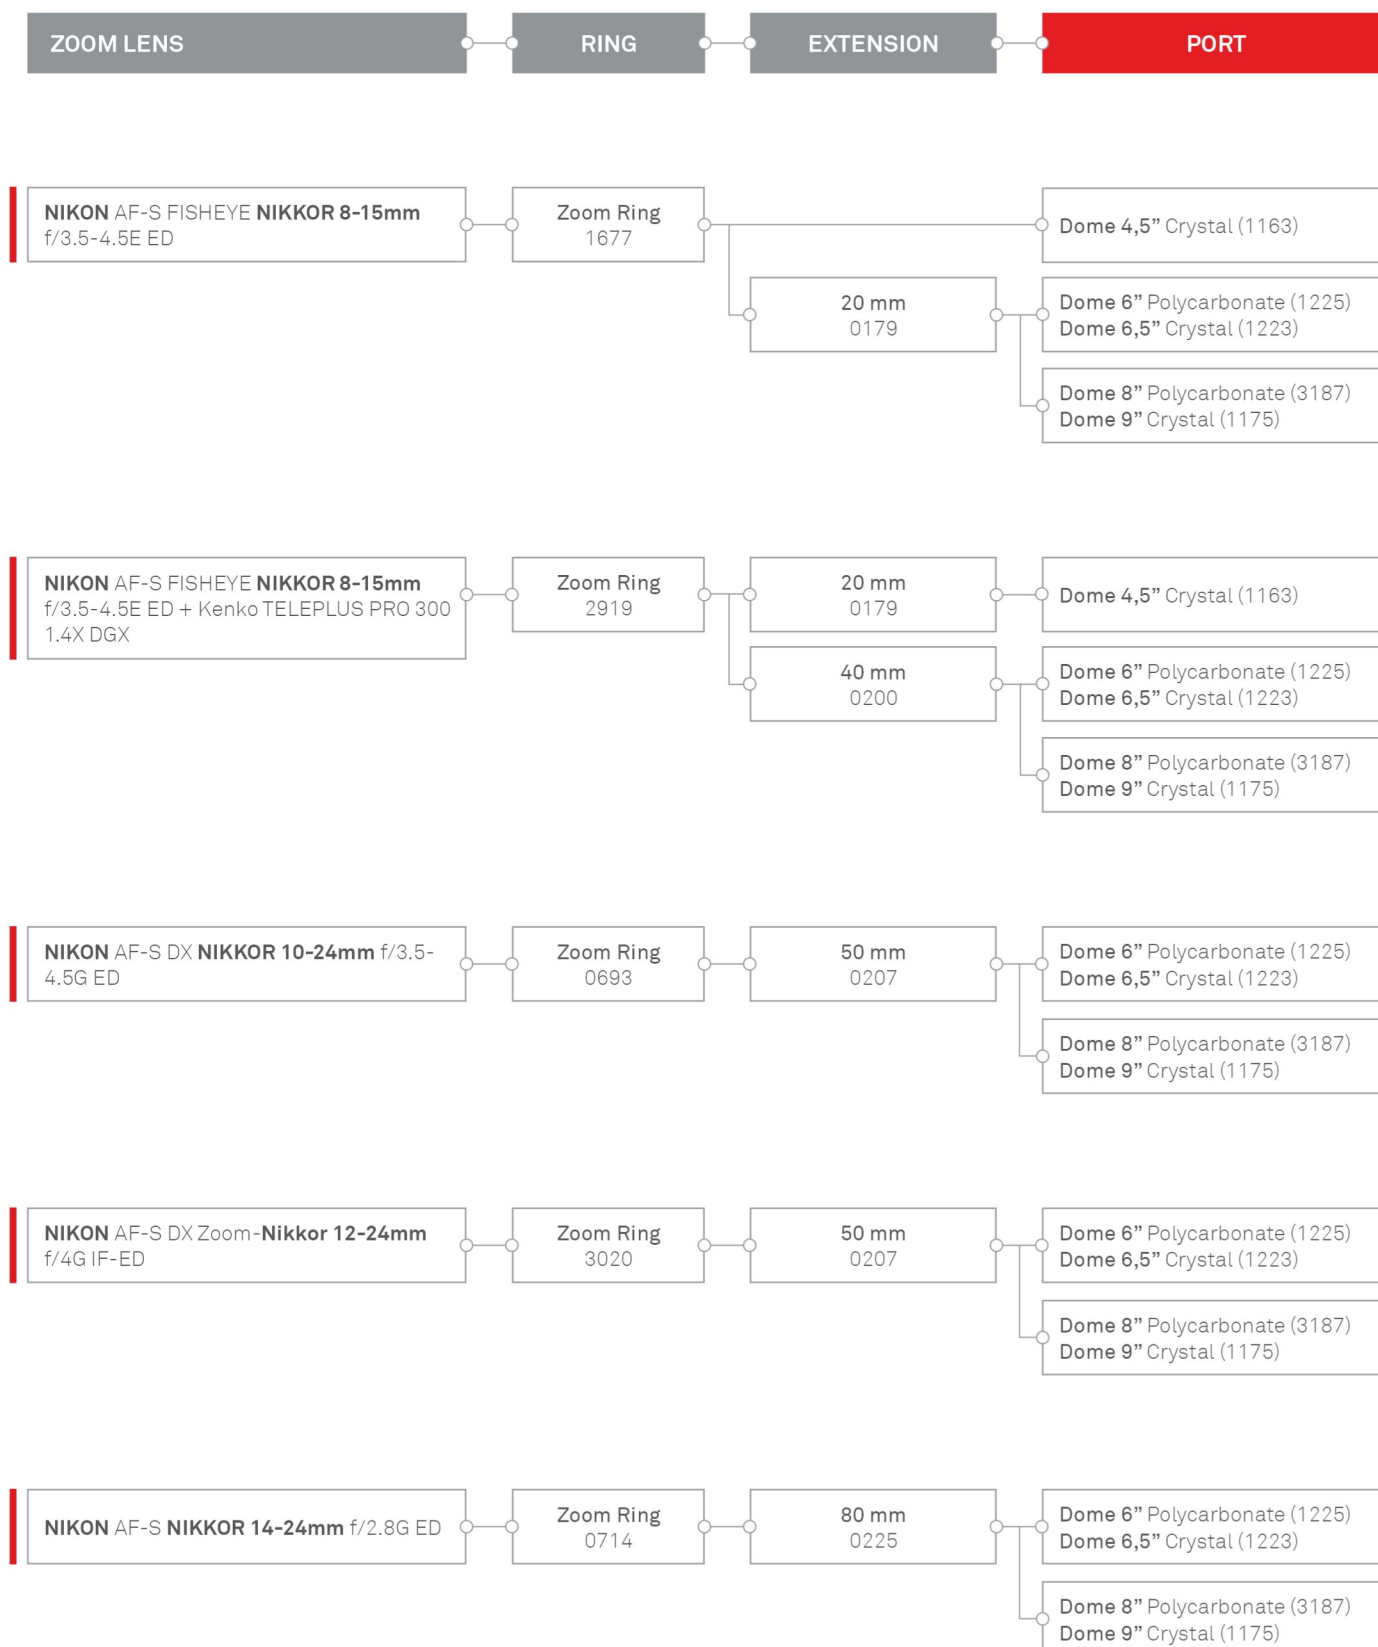

Port systems for **Nikon** for DSLR

BAYONET B120

ISOTECNIC Srl

Via Milano, 177/B | Castelnuovo del Garda | 37014 | Verona | Italia | Partita IVA 04476140233 | Tel. +39 045.6450480

info@isotecnic.it | www.isotecnic.it

Follow us on