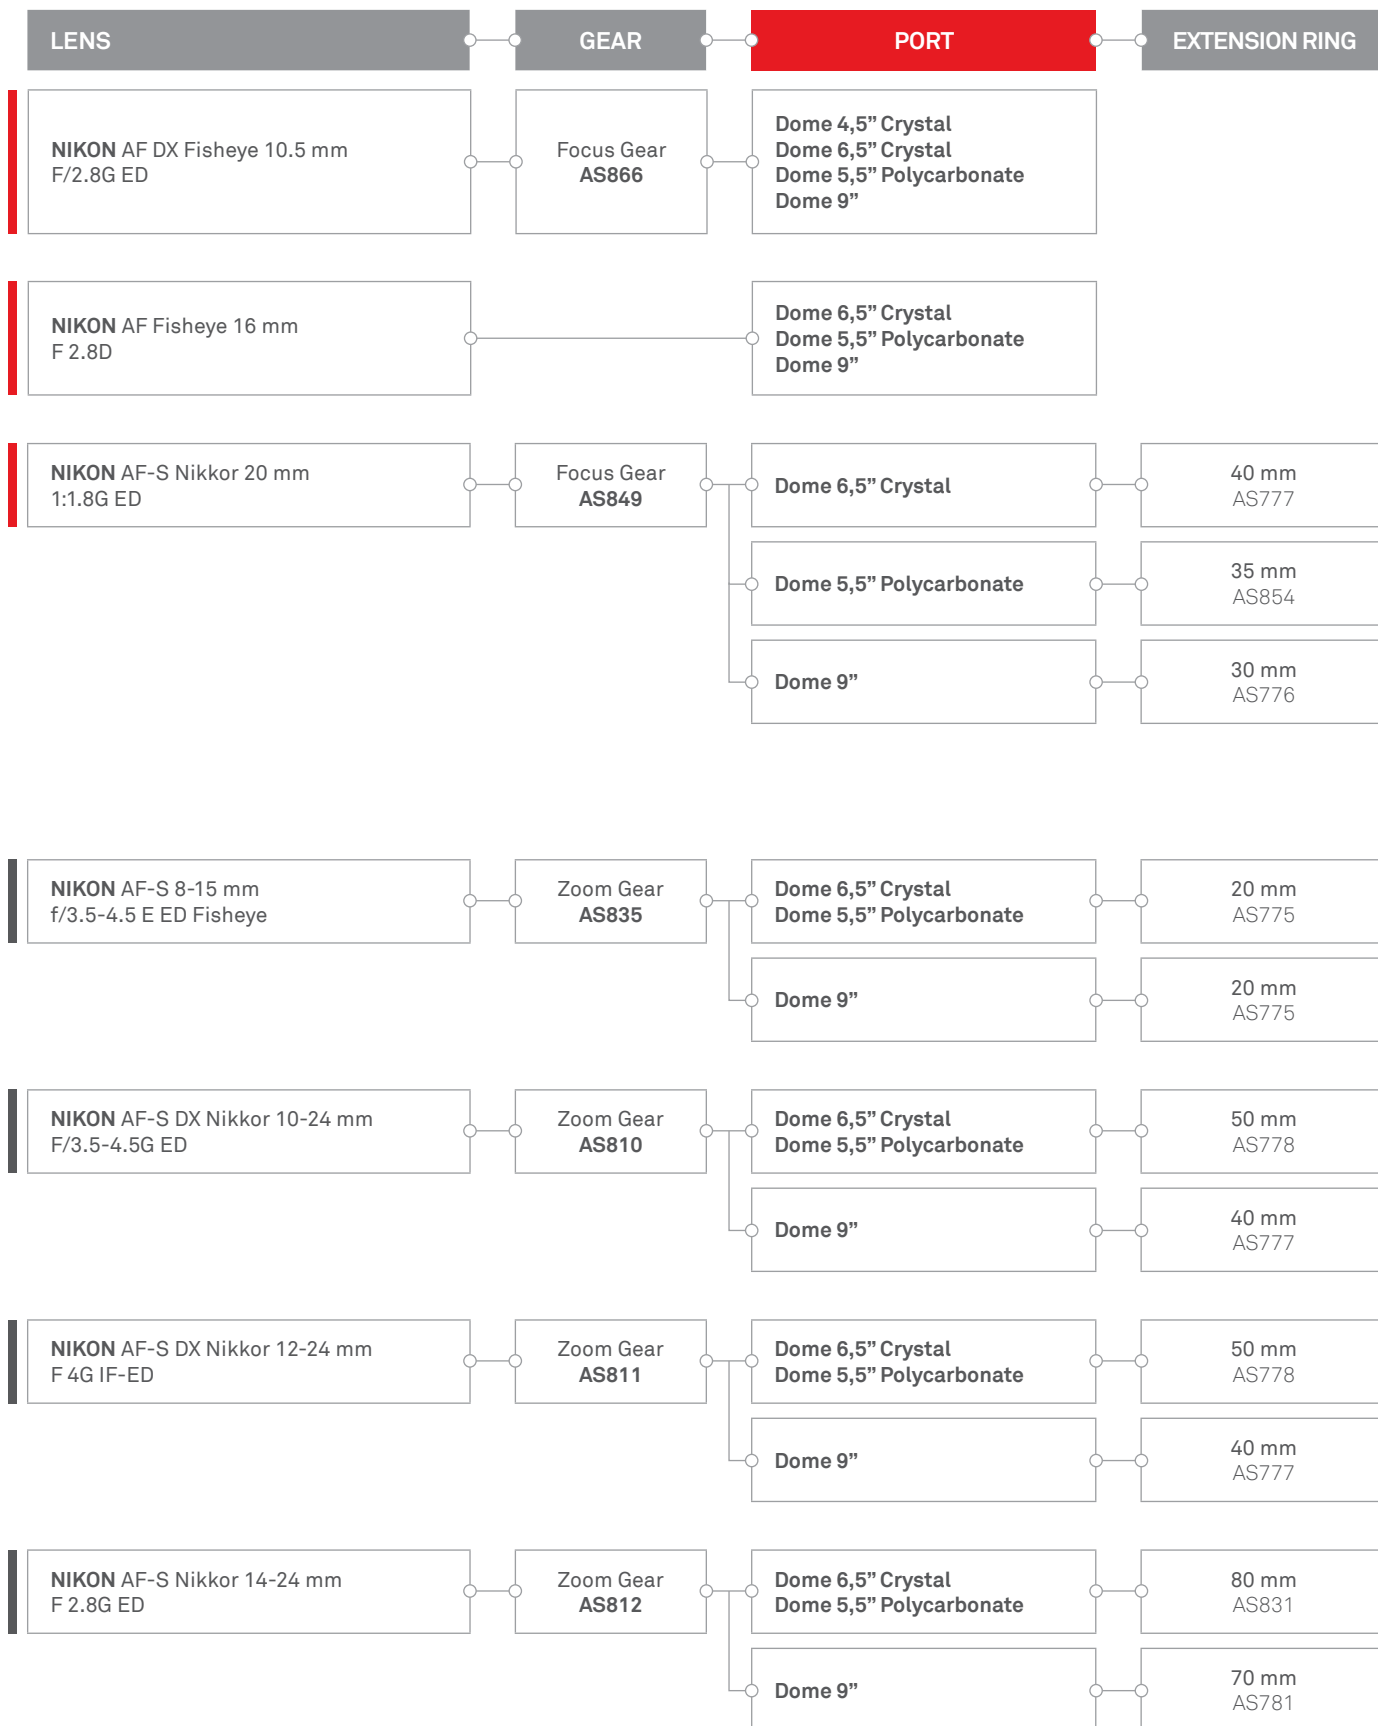

ISOTTA[®]

HOUSINGS and ACCESSORIES
for UNDERWATER PHOTOGRAPHY

PORT CHART *Nikon*

ISOTECNIC Srl

Via Milano, 177/B | Castelnuovo del Garda | 37014 | Verona | Italia | Partita IVA 04476140233 | Tel. +39 045.6450480

info@isotecnic.it | www.isotecnic.it

Follow us on   

PORT CHART

Nikon

Dome 4,5" -B120 cod. AS770
Dome 6,5" Crystal -B120 cod. AS740

Dome 5,5" Polycarbonate -B120 cod. AS801
Dome 9" -B120 cod. AS795

ISOTECNIC Srl